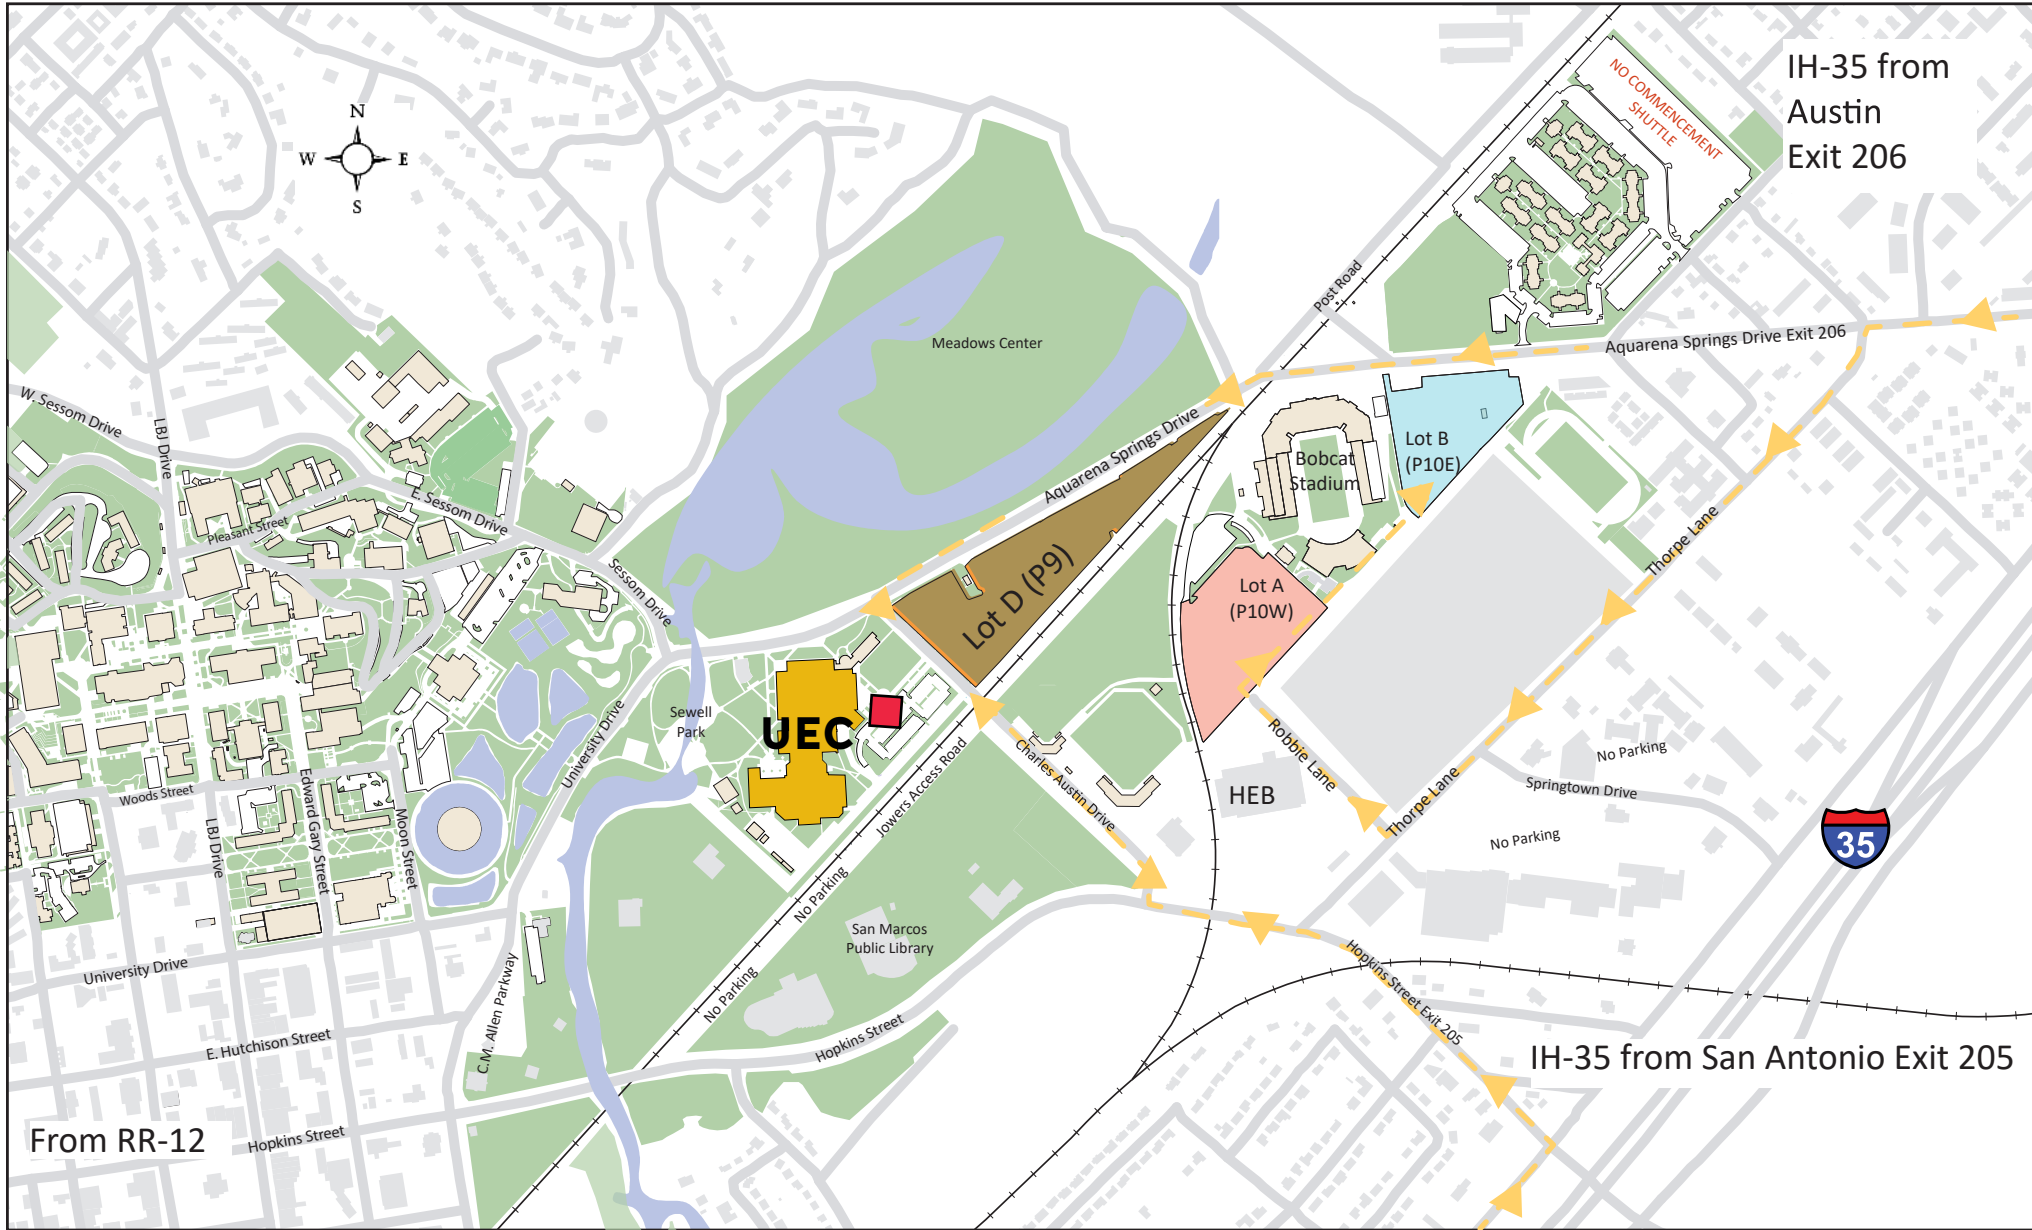

Ring Celebration Parking Map - University Events Center (UEC) - Spring 2023

- UEC Lot D (P69) - General Parking (Best Option)
- Stadium Lot A (P10W) - Overflow Park & Walk
- Stadium Lot B (P10E) - Overflow Park & Walk

- Routes to Access Parking Lots
- Limited Mobility Drop Off Near Entrance to UEC

Landmarks shown are for reference only.