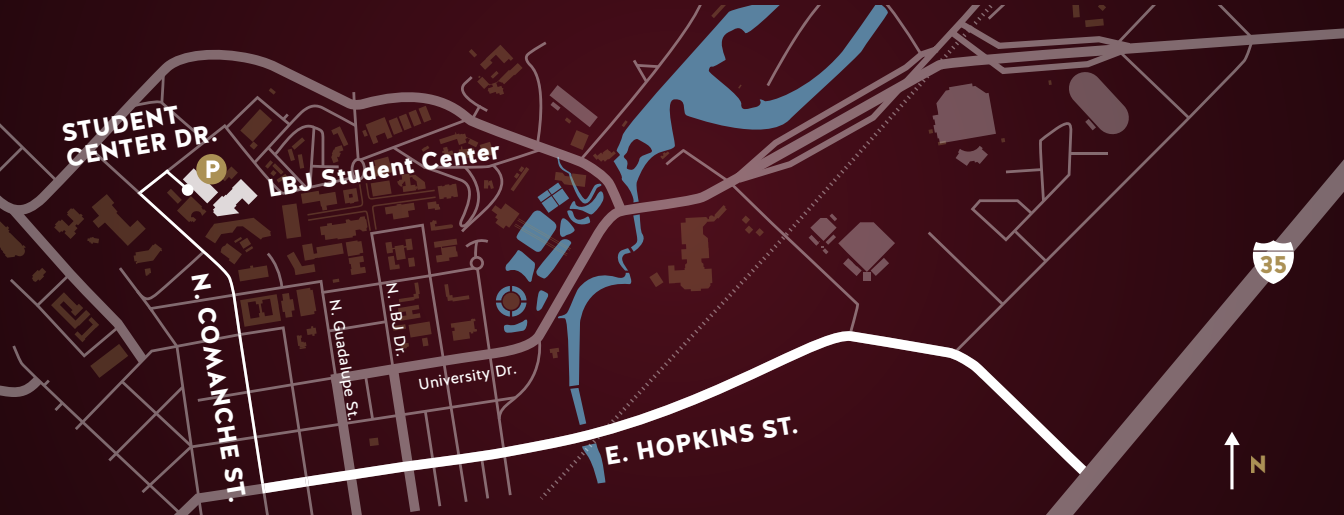

## MAP AND DIRECTIONS

### **LBJ STUDENT CENTER**

109 Student Center Drive  
San Marcos, TX 78666

Complimentary  
parking inside the  
LBJ Garage.

1. From IH-35, go west on Hopkins Street.
2. Turn right onto N. Comanche Street.
3. Turn right onto Student Center Drive.
4. Turn at the first right onto Gaillardia Street.
5. Turn into the second entrance at the LBJ Parking Garage.