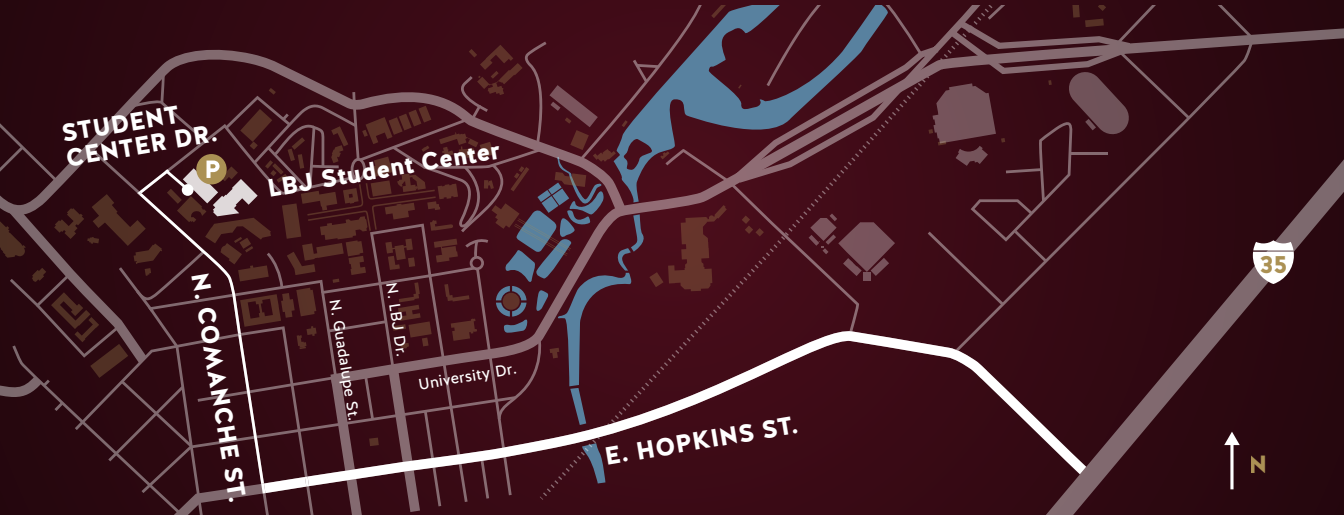

MAP AND DIRECTIONS

LBJ STUDENT CENTER

109 Student Center Drive
San Marcos, TX 78666

Complimentary
parking inside the
LBJ Garage.

1. From IH-35, go west on Hopkins Street.
2. Turn right onto N. Comanche Street.
3. Turn right onto Student Center Drive.
4. Turn at the first right onto Gaillardia Street.
5. Turn into the second entrance at the LBJ Parking Garage.